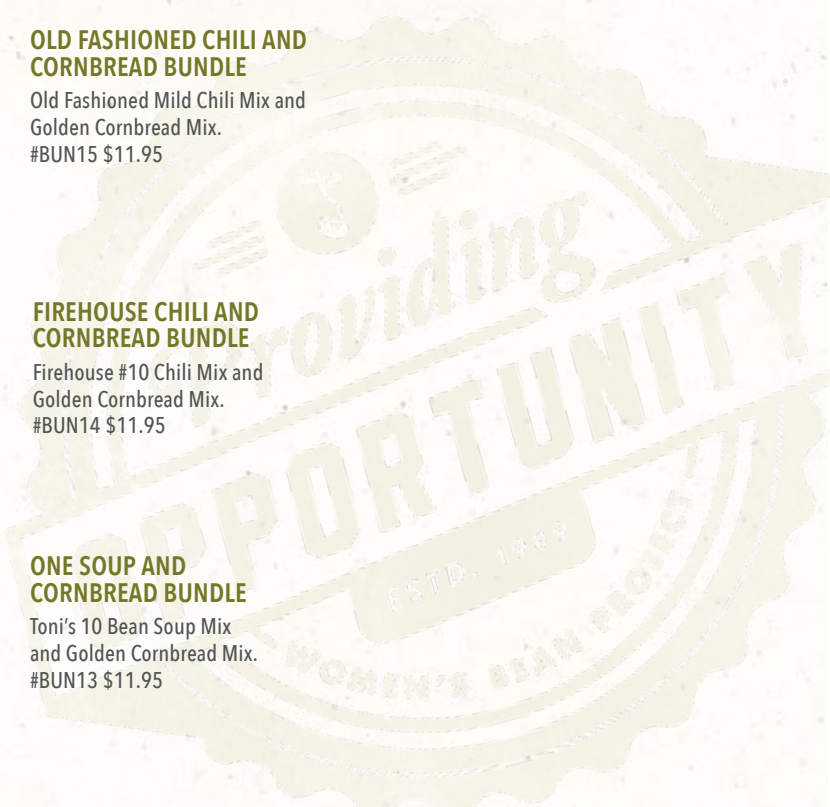

❖ PREMIUM GIFT BUNDLES ❖

(continued)

GLUTEN-FREE BUNDLE

Giada DeLaurentiis Lentil Soup Mix
and Lisa T's Gluten-Free Cornbread Mix.
#BUN19 $12.95

OLD FASHIONED CHILI AND CORNBREAD BUNDLE

Old Fashioned Mild Chili Mix and
Golden Cornbread Mix.
#BUN15 $11.95

FIREHOUSE CHILI AND CORNBREAD BUNDLE

Firehouse #10 Chili Mix and
Golden Cornbread Mix.
#BUN14 $11.95

ONE SOUP AND CORNBREAD BUNDLE

Toni's 10 Bean Soup Mix
and Golden Cornbread Mix.
#BUN13 $11.95

COOKIE BUNDLE

Chocolate Chip Oatmeal Cookie
Mix and Grammy's Snickerdoodle
Cookie Mix. #BUN12 $13.95

TEA TIME BUNDLE

The Denver Tea Room Cream
Scone Mix and Ceylon Pearl
Black Uva Chai Tea (15 tea bags).
#BUN24 $14.95